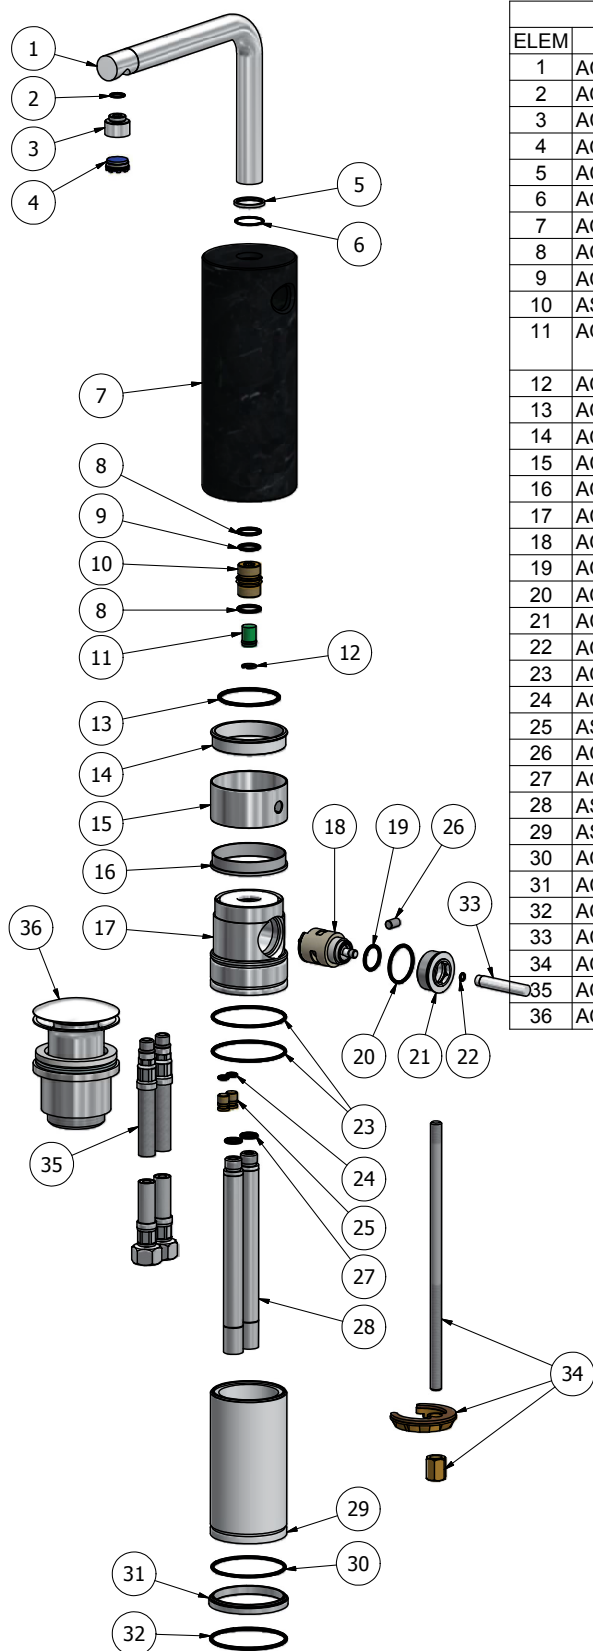

#### Urban single-hole lavatory faucet

- solid brass construction
- crystal clear water flow
- single volume and temperature joystick control
- press pop-up drain with overflow included
- 3/8" connection

height: 7<sup>15/16</sup>"

overall projection: 7<sup>7/16</sup>"

flow rate: 1.5 gpm\*\*

# AQUABRASS

Elenco parti			
ELEM	CODICE	NUMERO DI MAGAZZINO	QT
1	AC0012504	Welded spout Ø18.5 H129 L174	1
2	AQ0009416	OR 9x1 NBR 70 SH	1
3	AC0012456	Insert for aerator Ø17.9 M12x1 M16.5x1 H14	1
4	AQ0014890	Perlator cachè TT	1
5	AC0012561	Ring Ø22 Ø18.9 H2	1
6	AQ0015009	OR 19x1 NBR 70 SH	1
7	AQ0014846	Marble cover Ø68 H175 marquinia's black	1
8	AQ0009818	OR 14x1.78 NBR 70 SH	2
9	AQ0004610	OR 12.42x1.78 NBR 70 SH	1
10	AS0012424	Insert for spout M16x1 H23	1
11	AQ0014891	Reduction flow Ø10 1.5 GPM (31.2220.00001)	1
12	AQ0014892	Elastic ring Ø10 UNI 472	1
13	AQ0013363	OR 41x2 NBR 70 SH	1
14	AQ0014774	Antifriction ring Ø55.3 Ø52.9 Ø49.1 H11	1
15	AC0012428	Ring Ø55.2 H28	1
16	AQ0014775	Antifriction ring Ø55.3 Ø51.2 H10	1
17	AC0012416	Mixer body Ø55 Ø51 H65	1
18	AQ0014769	Ceramic cartridge Ø25 open M6x1	1
19	AQ0004600	OR 15.6x1.78 NBR 70 SH	1
20	AQ0006586	OR 25.12x1.78 NBR 70 SH	1
21	AC0012426	Cartridge's nut M28x1 Ø30 H13	1
22	AQ0010327	OR 4x1 NBR 70 SH	1
23	AQ0010432	OR 50.52x1.78 NBR 70 SH	2
24	AQ0001410	OR 4.2x1.9 NBR 70 SH	2
25	AS0010569	Plug M8x1 H11 CH3	2
26	AQ0001091	Grubscrew M6x10 flat point	1
27	AQ0004180	OR 9.25x1.78 NBR 70 SH	2
28	AS0012465	Extension pipe Ø14 M12x1 M M10x1 F L145	2
29	AS0012466	Extension pipe Ø55 Ø43 H107	1
30	AQ0010432	OR 50.52x1.78 NBR 70 SH	1
31	AC0012427	Base Ø57 H6.5	1
32	AQ0014771	OR 52x2 NBR 70 SH	1
33	AC0012425	Rod Ø5 H45 M6x1	1
34	AQ0014889	Fixing set M8 L200	1
35	AQ0014242	Inox hose M10x1 G3/8" F L460	2
36	AQ0009837	Simple rapid waste 1"1/4	1