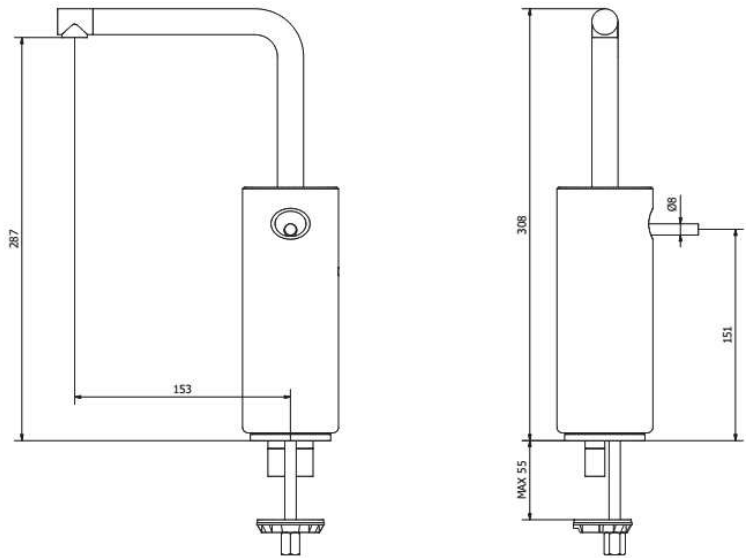

### Product Description

#### Urban single-hole lavatory faucet

- solid brass construction
- crystal clear water flow
- single volume and temperature joystick control
- press pop-up drain with overflow included
- 3/8" connection

height: 7<sup>15/16</sup>"

overall projection: 7<sup>7/16</sup>"

flow rate: 1.5 gpm\*\*

# AQUABRASS

Elenco parti			
ELEM	CODICE	NUMERO DI MAGAZZINO	QT
1	AC0012504	Welded spout Ø18.5 H129 L174	1
2	AQ0009416	OR 9x1 NBR 70 SH	1
3	AC0012456	Insert for aerator Ø17.9 M12x1 M16.5x1 H14	1
4	AQ0014890	Perlator cachè TT	1
5	AC0012561	Ring Ø22 Ø18.9 H2	1
6	AQ0015009	OR 19x1 NBR 70 SH	1
7	AQ0014846	Marble cover Ø68 H175 marquinia's black	1
8	AQ0009818	OR 14x1.78 NBR 70 SH	2
9	AQ0004610	OR 12.42x1.78 NBR 70 SH	1
10	AS0012424	Insert for spout M16x1 H23	1
11	AQ0014891	Reduction flow Ø10 1.5 GPM (31.2220.00001)	1
12	AQ0014892	Elastic ring Ø10 UNI 472	1
13	AQ0013363	OR 41x2 NBR 70 SH	1
14	AQ0014774	Antifriction ring Ø55.3 Ø52.9 Ø49.1 H11	1
15	AC0012428	Ring Ø55.2 H28	1
16	AQ0014775	Antifriction ring Ø55.3 Ø51.2 H10	1
17	AC0012416	Mixer body Ø55 Ø51 H65	1
18	AQ0014769	Ceramic cartridge Ø25 open M6x1	1
19	AQ0004600	OR 15.6x1.78 NBR 70 SH	1
20	AQ0006586	OR 25.12x1.78 NBR 70 SH	1
21	AC0012426	Cartridge's nut M28x1 Ø30 H13	1
22	AQ0010327	OR 4x1 NBR 70 SH	1
23	AQ0010432	OR 50.52x1.78 NBR 70 SH	2
24	AQ0001410	OR 4.2x1.9 NBR 70 SH	2
25	AS0010569	Plug M8x1 H11 CH3	2
26	AQ0001091	Grubscrew M6x10 flat point	1
27	AQ0004180	OR 9.25x1.78 NBR 70 SH	2
28	AS0012465	Extension pipe Ø14 M12x1 M M10x1 F L145	2
29	AS0012466	Extension pipe Ø55 Ø43 H107	1
30	AQ0010432	OR 50.52x1.78 NBR 70 SH	1
31	AC0012427	Base Ø57 H6.5	1
32	AQ0014771	OR 52x2 NBR 70 SH	1
33	AC0012425	Rod Ø5 H45 M6x1	1
34	AQ0014889	Fixing set M8 L200	1
35	AQ0014242	Inox hose M10x1 G3/8" F L460	2
36	AQ0009837	Simple rapid waste 1"1/4	1